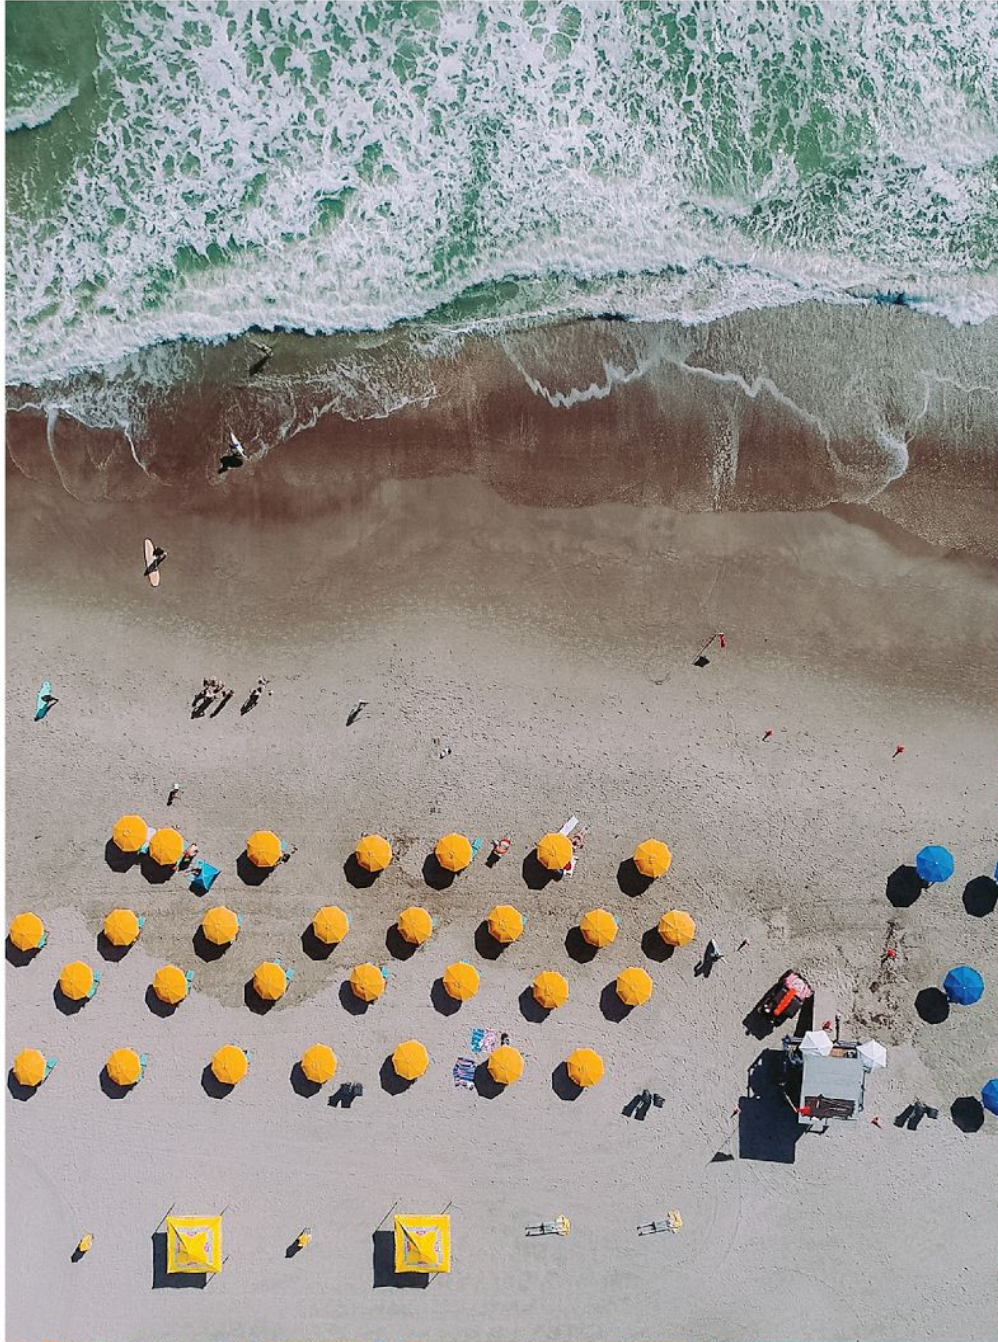

## LOGO ANATOMY

THE **A** AND **V** LETTERS HAVE BEEN MODIFIED SLIGHTLY  
TO ENSURE CONSISTENT ANGLES AND WIDTHS.  
THE SPACING BETWEEN THE CHARACTERS HAVE BEEN  
CALCULATED USING THE **V** LETTERS COMPONENTS.

## DIN BOLD

HEADLINES

A B C D E  
F G H I J  
K L M N O  
P Q R S T  
U V W X  
Y Z

0 1 2 3 4  
5 6 7 8 9  
@ & \$ % !  
? - +

AV8

PHOTOGRAPHY

LIFESTYLE

BIRDSEYE VIEW