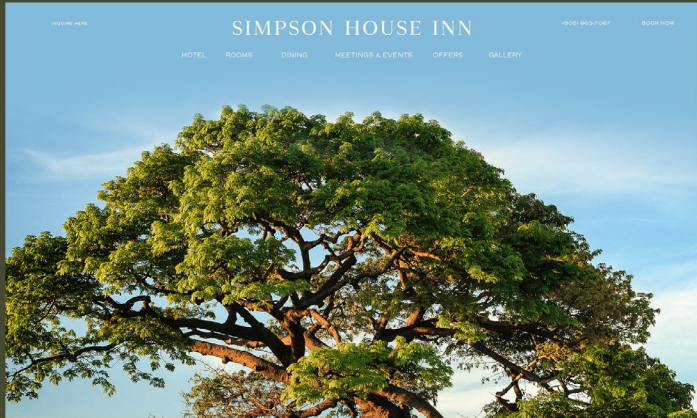

A HERITAGE OF
ELEGANCE

IN ONE OF THE WORLD'S MOST BEAUTIFUL CITIES.

OUR HOTEL

AMENITIES