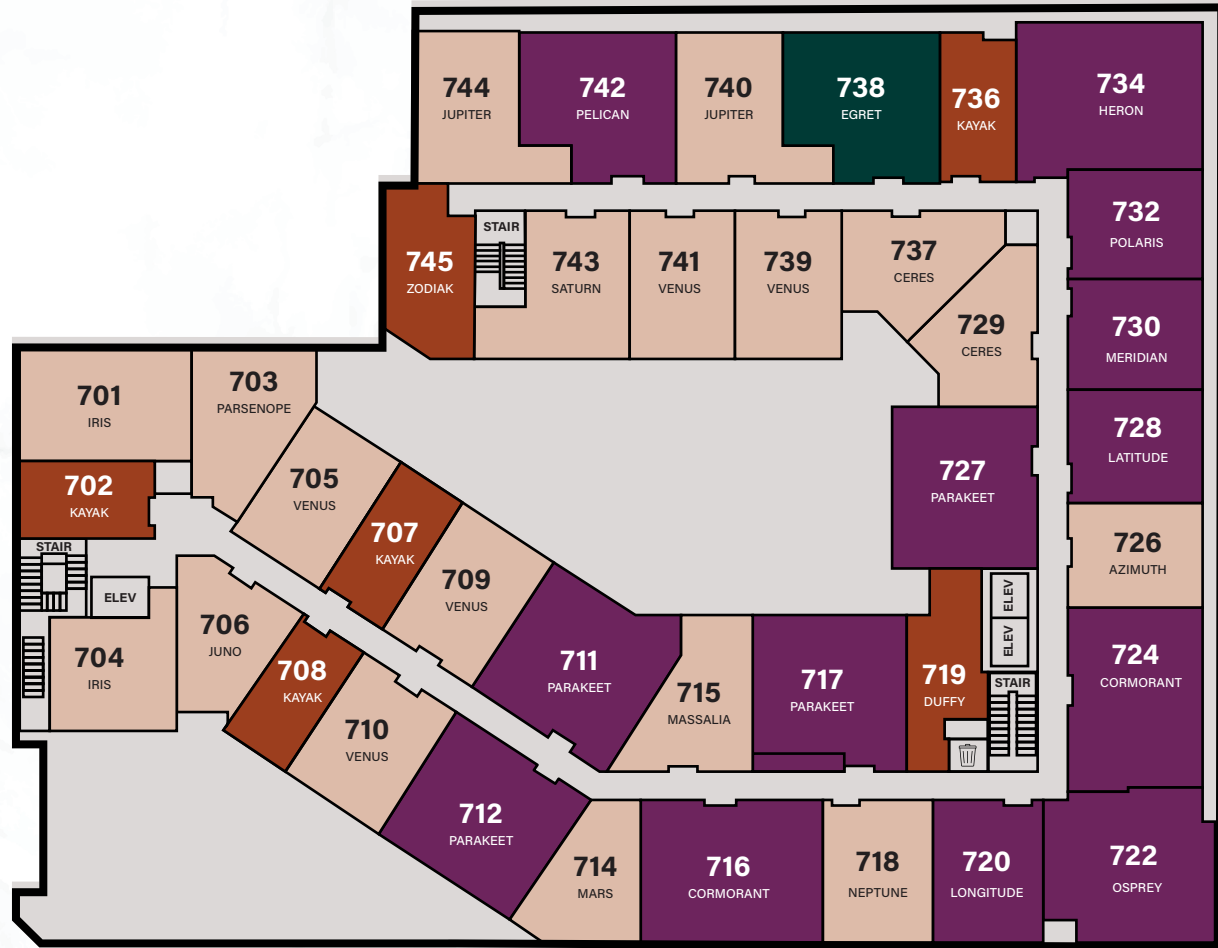

A S T E R

- Studio
- 1 Bedroom
- 2 Bedroom
- 3 Bedroom

WAITE CT.

LONG BEACH BLVD.

E. BROADWAY

ALTA WAY

LEVEL:

7

250 E. BROADWAY, LONG BEACH, CA 90802

LiveAsterLB.com

This plan is an artist's rendering for illustrative purposes only and may not be to scale. All dimensions and distances are approximate. Actual product and specifications may vary in dimension or detail. Please see a representative for details.