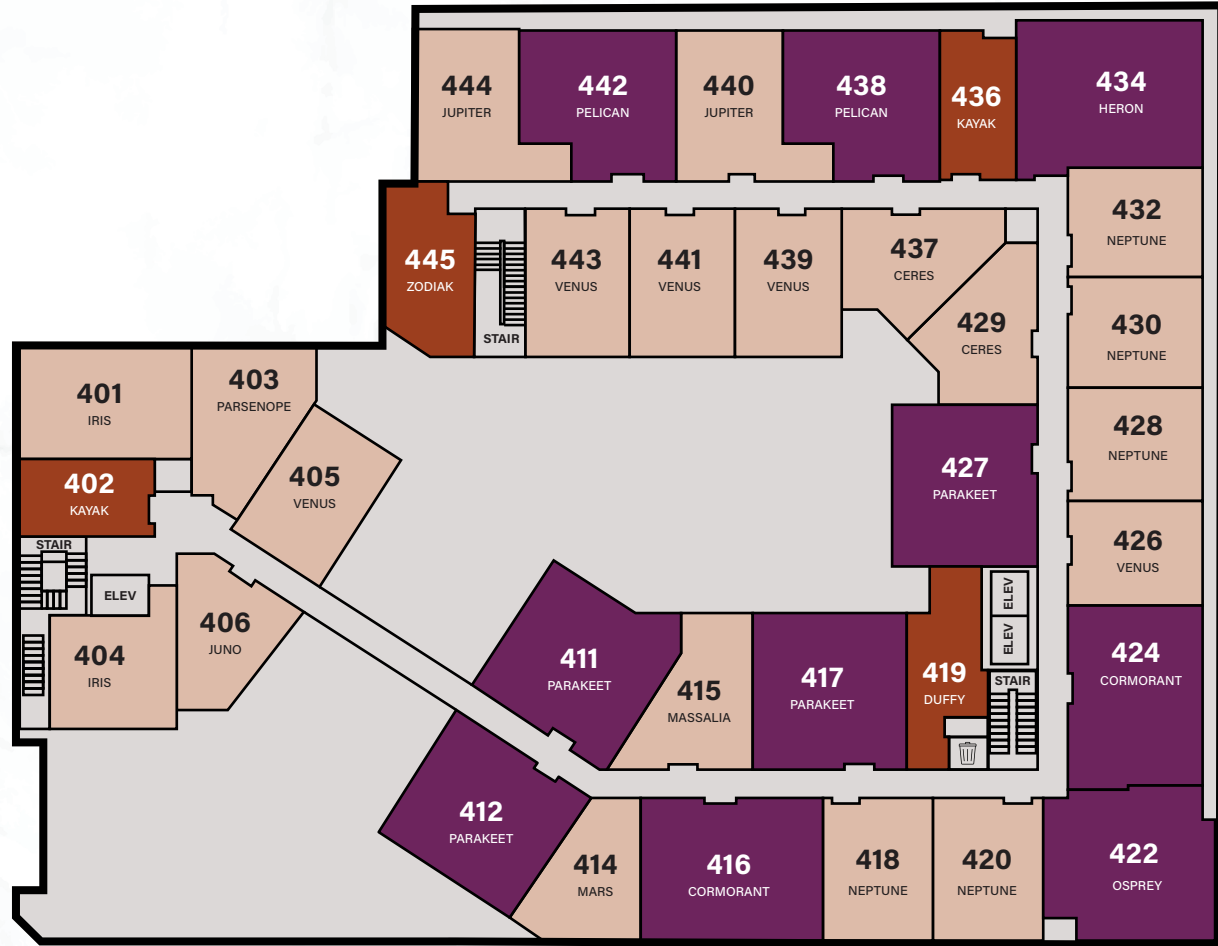

E. BROADWAY

WAITE CT.

LONG BEACH BLVD.

ALTA WAY

A S T E R

- Studio
- 1 Bedroom
- 2 Bedroom
- 3 Bedroom

LEVEL:

3

250 E. BROADWAY, LONG BEACH, CA 90802

LiveAsterLB.com

WAITE CT.

LONG BEACH BLVD.

E. BROADWAY

ALTA WAY

This plan is an artist's rendering for illustrative purposes only and may not be to scale. All dimensions and distances are approximate. Actual product and specifications may vary in dimension or detail. Please see a representative for details.

A S T E R

- Studio
- 1 Bedroom
- 2 Bedroom

WAITE CT.

LONG BEACH BLVD.

E. BROADWAY

ALTA WAY

LEVEL:

4

250 E. BROADWAY, LONG BEACH, CA 90802

LiveAsterLB.com

This plan is an artist's rendering for illustrative purposes only and may not be to scale. All dimensions and distances are approximate. Actual product and specifications may vary in dimension or detail. Please see a representative for details.