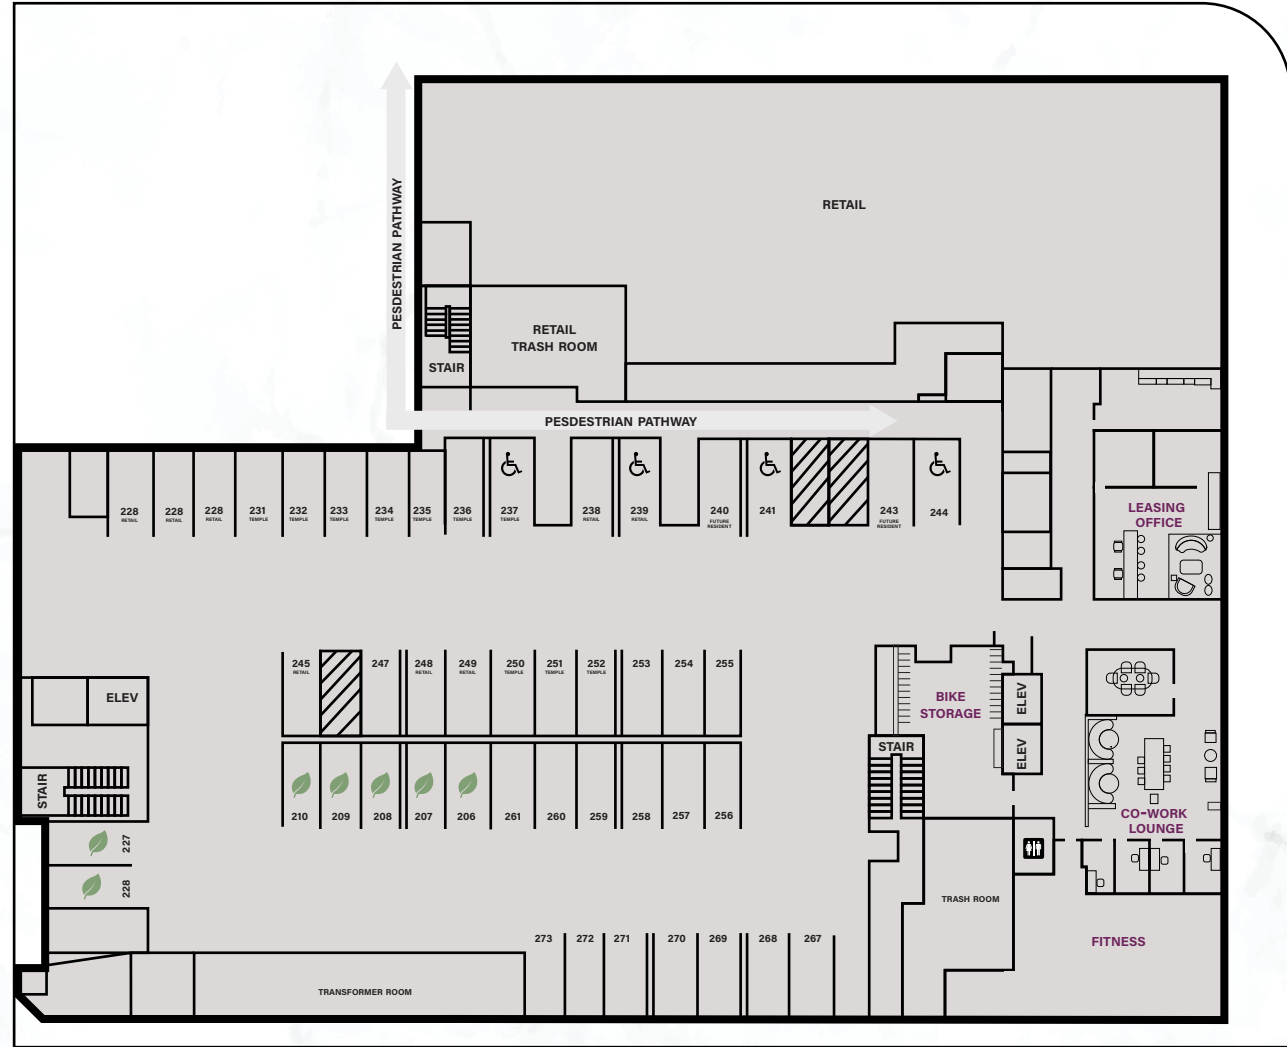

A S T E R

EV Charging Station

LEVEL:

1

250 E. BROADWAY, LONG BEACH, CA 90802

LiveAsterLB.com

This plan is an artist's rendering for illustrative purposes only and may not be to scale. All dimensions and distances are approximate. Actual product and specifications may vary in dimension or detail. Please see a representative for details.

E. BROADWAY

WAITE CT.

LONG BEACH BLVD.

ALTA WAY