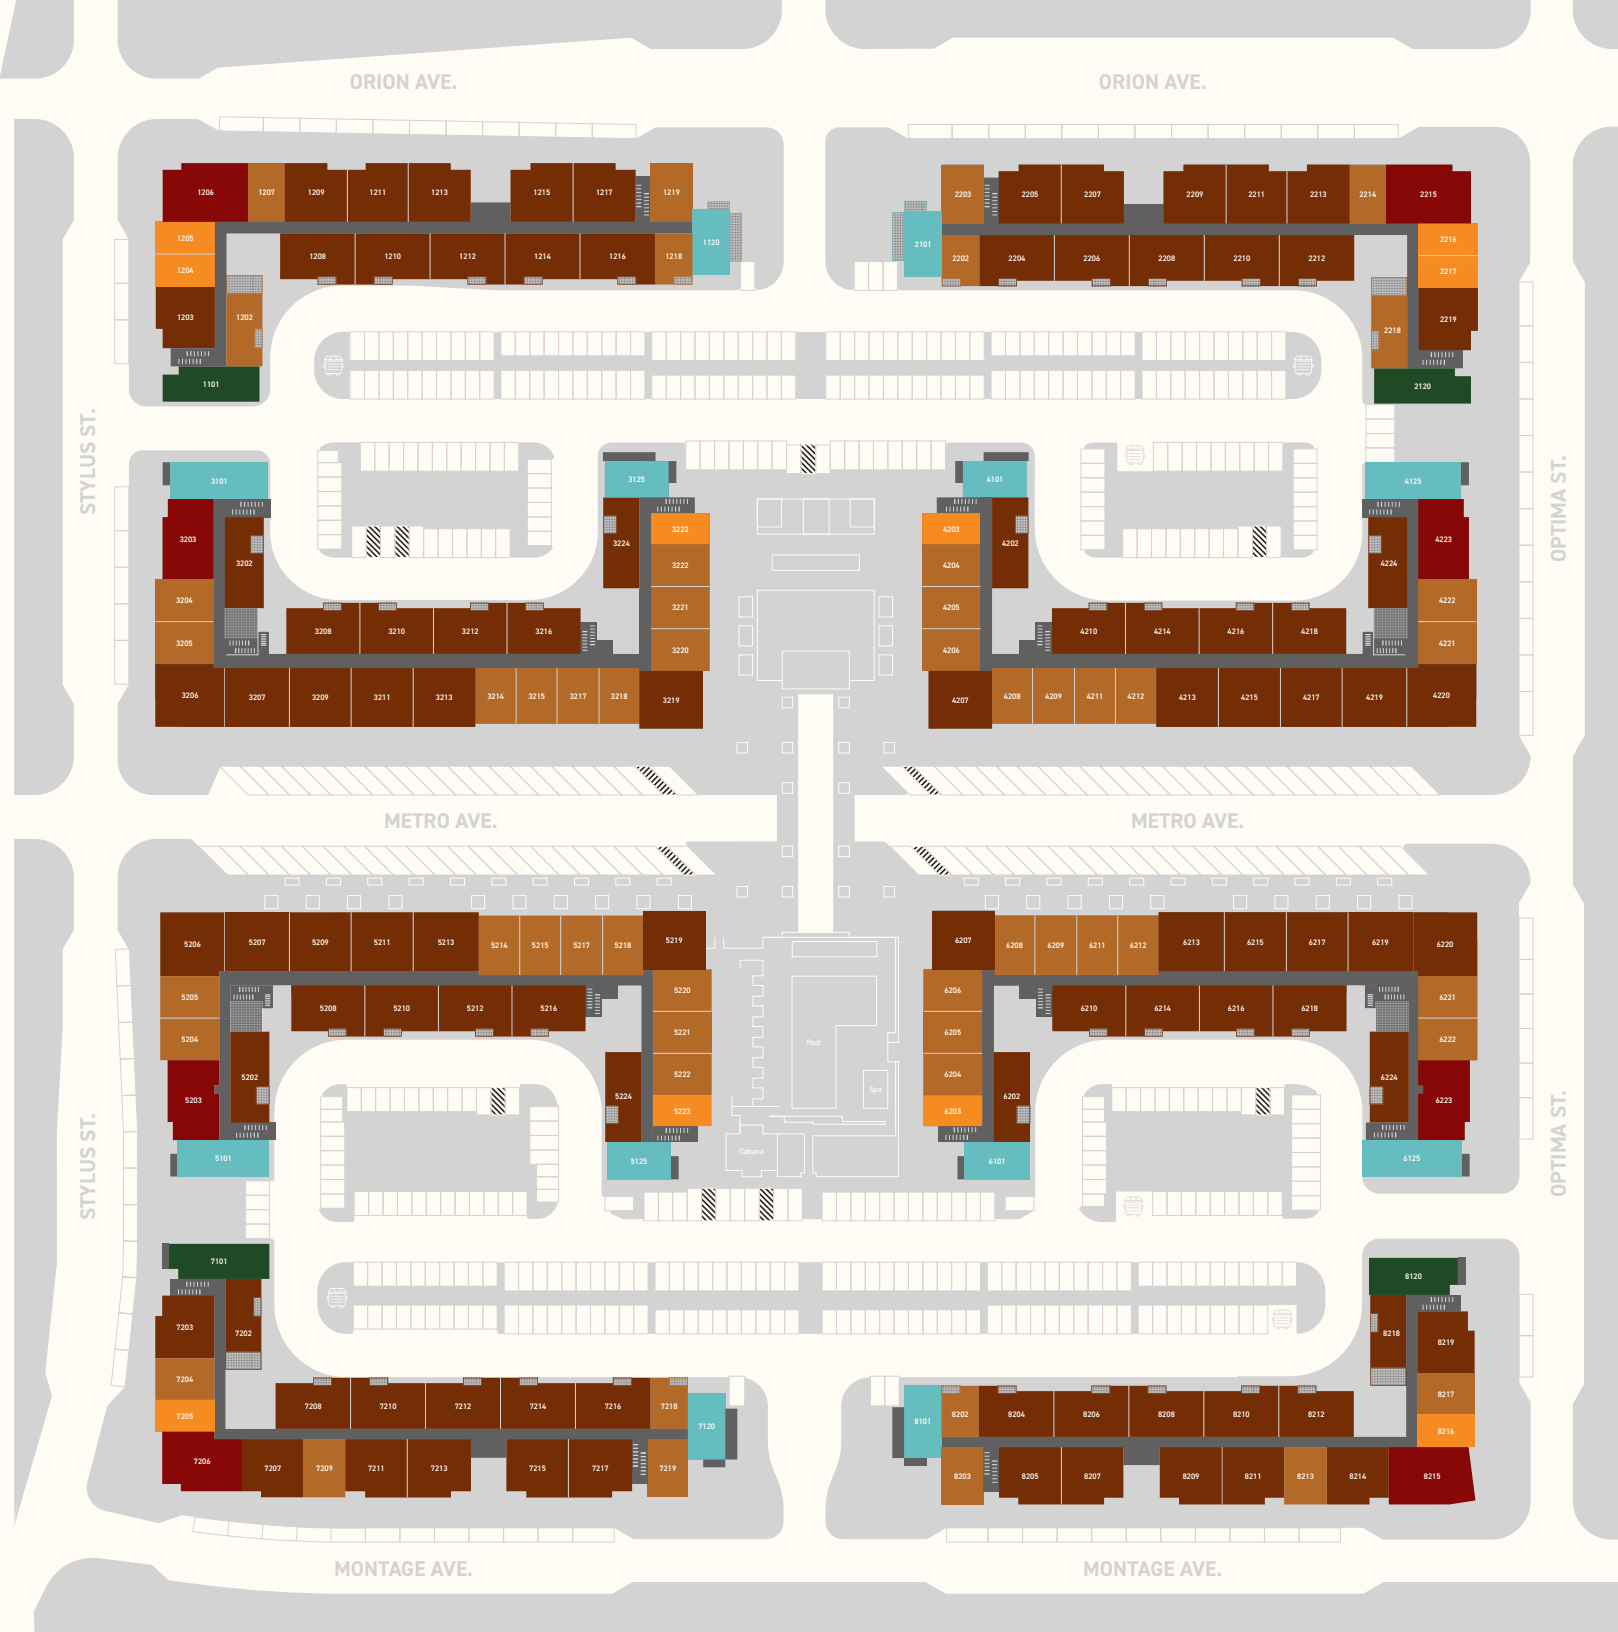

THE Avalyn

- Studio
- One Bedroom
- Two Bedroom
- Three Bedroom
- Townhome
- LiveWork
- Retail
- Amenities
- Garage
- Patio
- Stairs

2