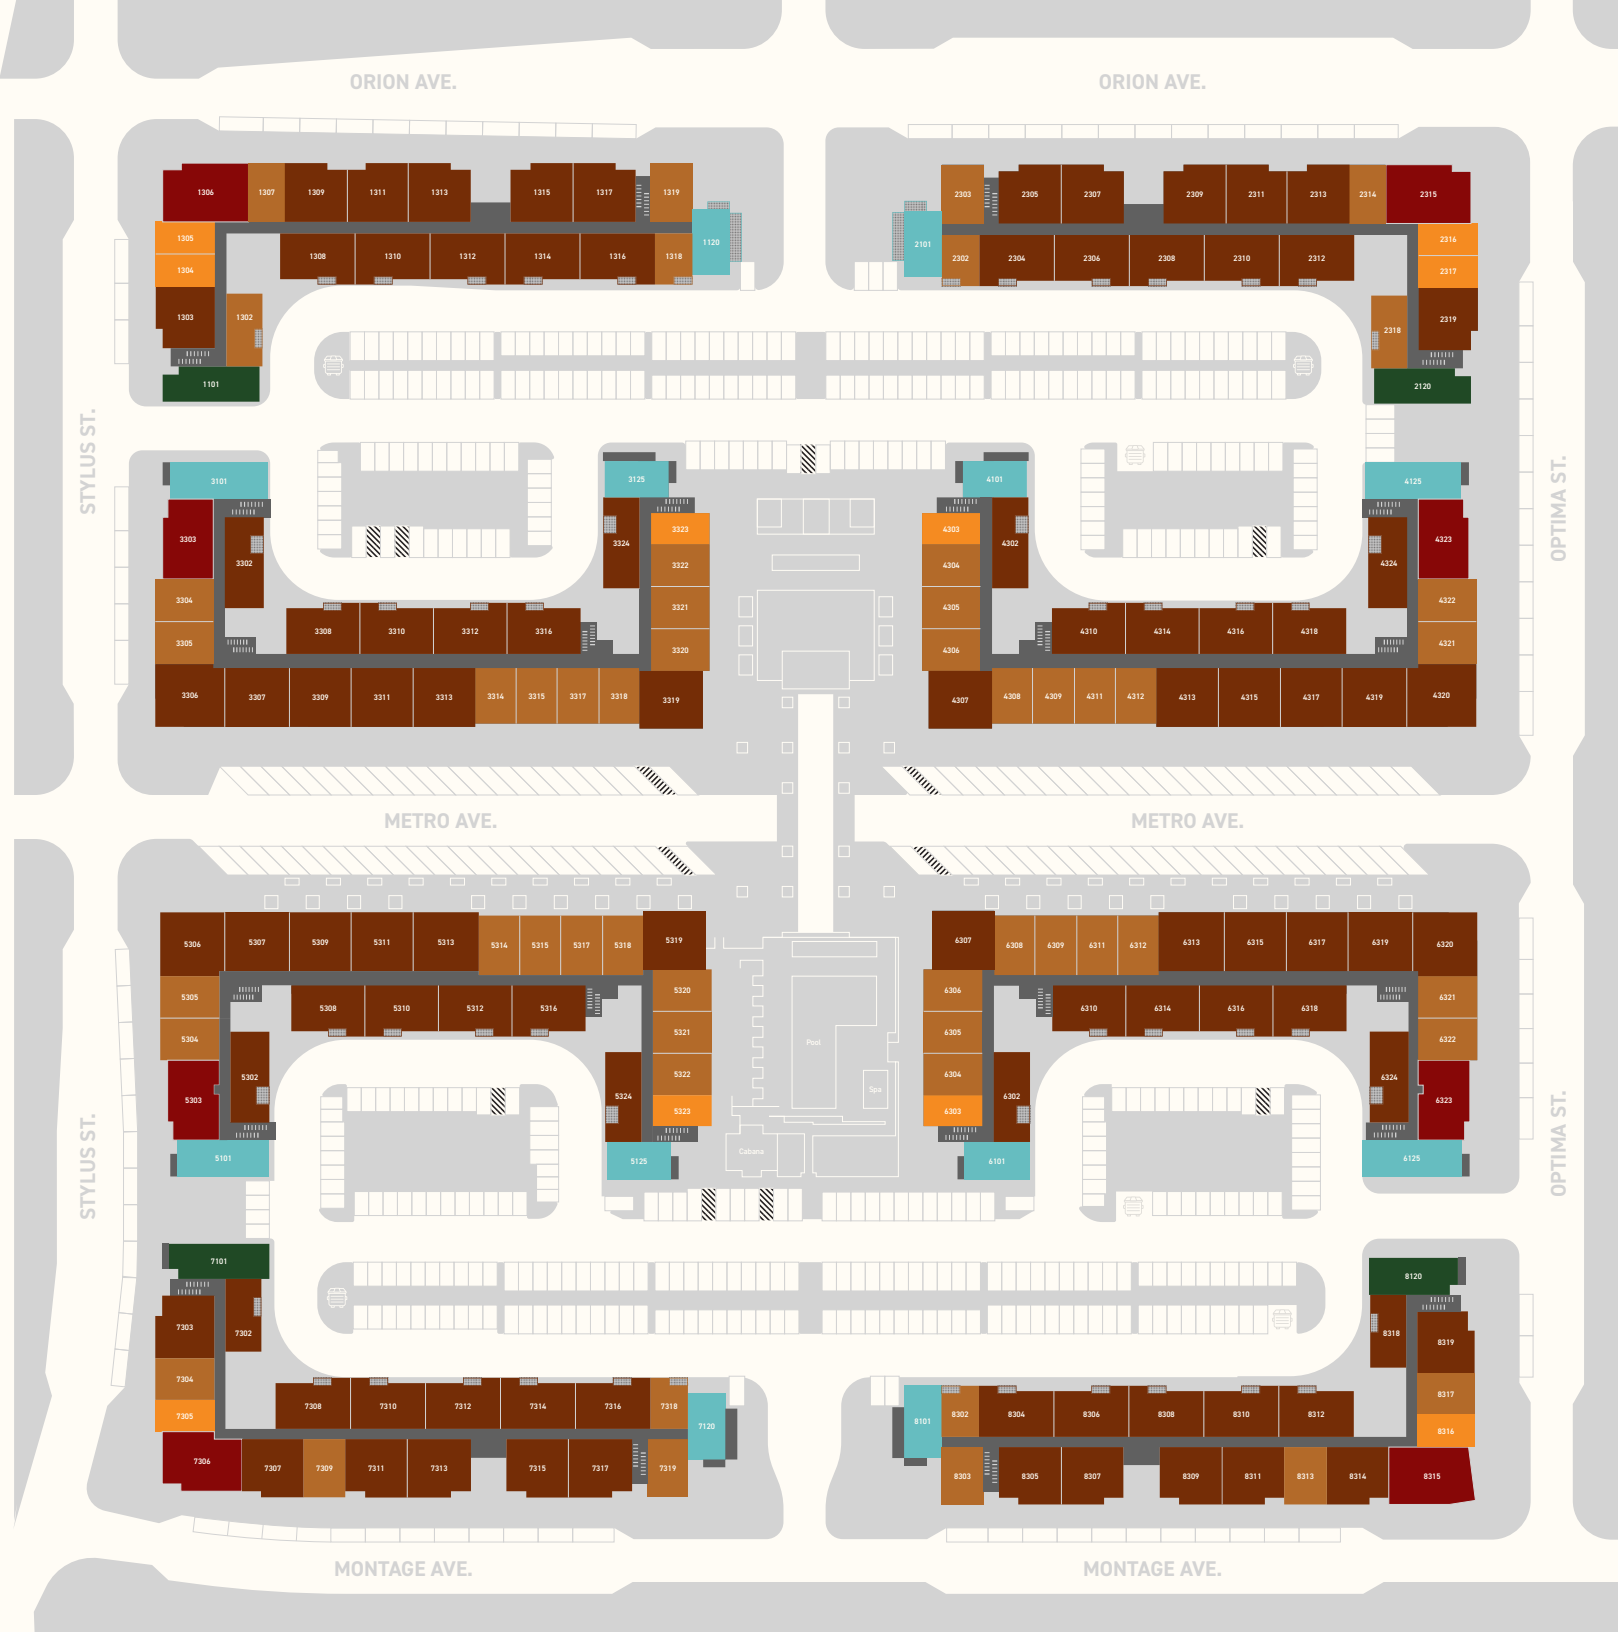

THE Avalyn

- Studio
- One Bedroom
- Two Bedroom
- Three Bedroom
- Townhome
- LiveWork
- Retail
- Amenities
- Garage
- Patio
- Stairs